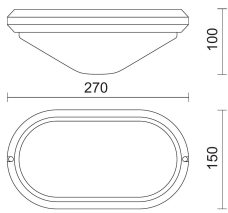

Datasheet

127302 - 270

Design:	Product Code	Color
	127302	Grey

General specifications

Indoor/Outdoor light	Outdoor
Description	Outdoor ceiling luminaires ideal for application in residential areas for outdoor use. IP65.
Applications	Residential areas , Gardens , Footpaths , Cantilever roofing , Arcades

Lighting specifications

i Stated L.O.R. and delivered lumens values are related to standard beam angle versions

Lamp description	HE E27 60W
Watt source (W)	60
Lamp type	HE
Lamp holder	E27
Lamp description	FBT E27 11W
Nominal lumens on thermal regime (lm)	600
Watt source (W)	11
Lamp type	FBT
Lamp holder	E27
Diffuser	Polycarbonate

IP 65 IK 10

Electrical specifications

Driver availability	Separate
---------------------	----------

Optical specifications

Light distribution	Symmetric
Emission	Direct
Aiming	Fixed

Weight and dimension

Length (mm)	270
Height (mm)	100
Width (mm)	150
Weight (Kg)	0.5

Accessories

Product Code	160909
Name	Bracket 45.2

Power tolerance $\pm 5\%$ - Luminous flux tolerance $\pm 5\%$ - Measurement uncertainty $\pm 10\%$ - Ta: 25°C